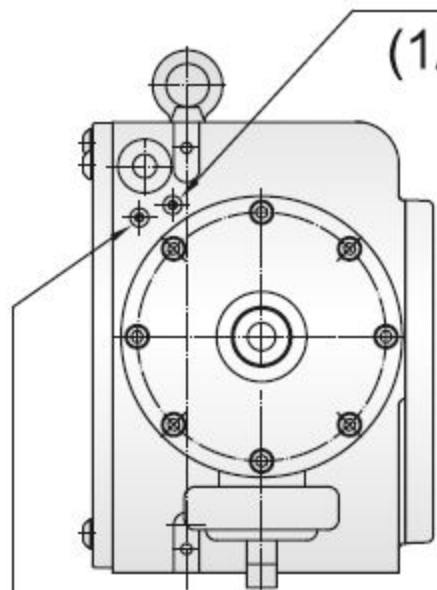

RTS-125

23 (kg)

Connect with pneumatic clamping of table

(1/8-28PT)

Connect with pneumatic unclamping of table

(1/8-28PT)