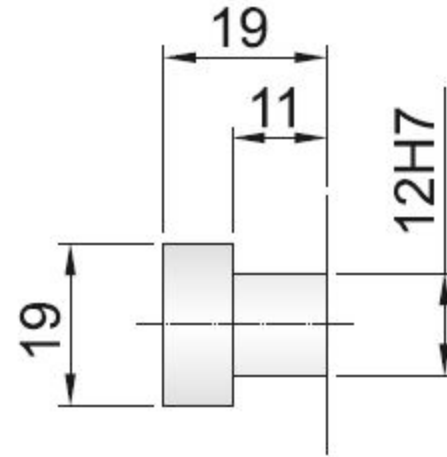

RTS-125

23 (kg)

Connect with pneumatic clamping of table

(1/8-28PT)

Connect with pneumatic unclamping of table

(1/8-28PT)